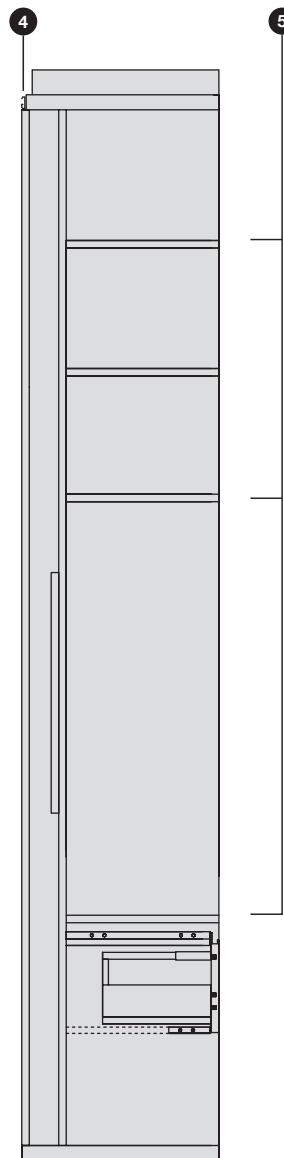

High 95" 2413 mm

Deep 24.5" 623 mm

Cost 30" \$1,500

24" \$1,250

- 1 Closet rod with top and bottom shelf
- 2 30" Width option with double doors
- 3 24" Width option with single door

Closets

Open Cubby (OC)

Wide 30" or 24" 762 mm or 600 mm

High 95" 2413 mm

Deep 24.5" 623 mm

Cost 30" \$2,250

24" \$2,000

- 1-3 Closet rod with top shelf, black metal frame open cubby and bottom drawer
- 4 30" Width option with double doors
- 5 24" Width option with single door

Entertainment Centre Theatre (T)

Wide 62" 1576 mm

High 100" 2540 mm

Deep 19" 480 mm

Cost \$6,000

- 1 Drawer
- 2 Tilt down door
- 3 Open shelf
- 4 Art Hanging Rail
- 5 Black laminate shelves

Entertainment Centre

Watch and Work (ww)

Wide 62" 1576 mm
High 100" 2540 mm
Deep 19" 480 mm

Cost \$6,000

- 1 Drawer
- 2 Desk (Open bottom)
- 3 Open shelves
- 4 Art Hanging Rail
- 5 Black laminate shelves

format

A New Living Concept
By Cressey, For You.