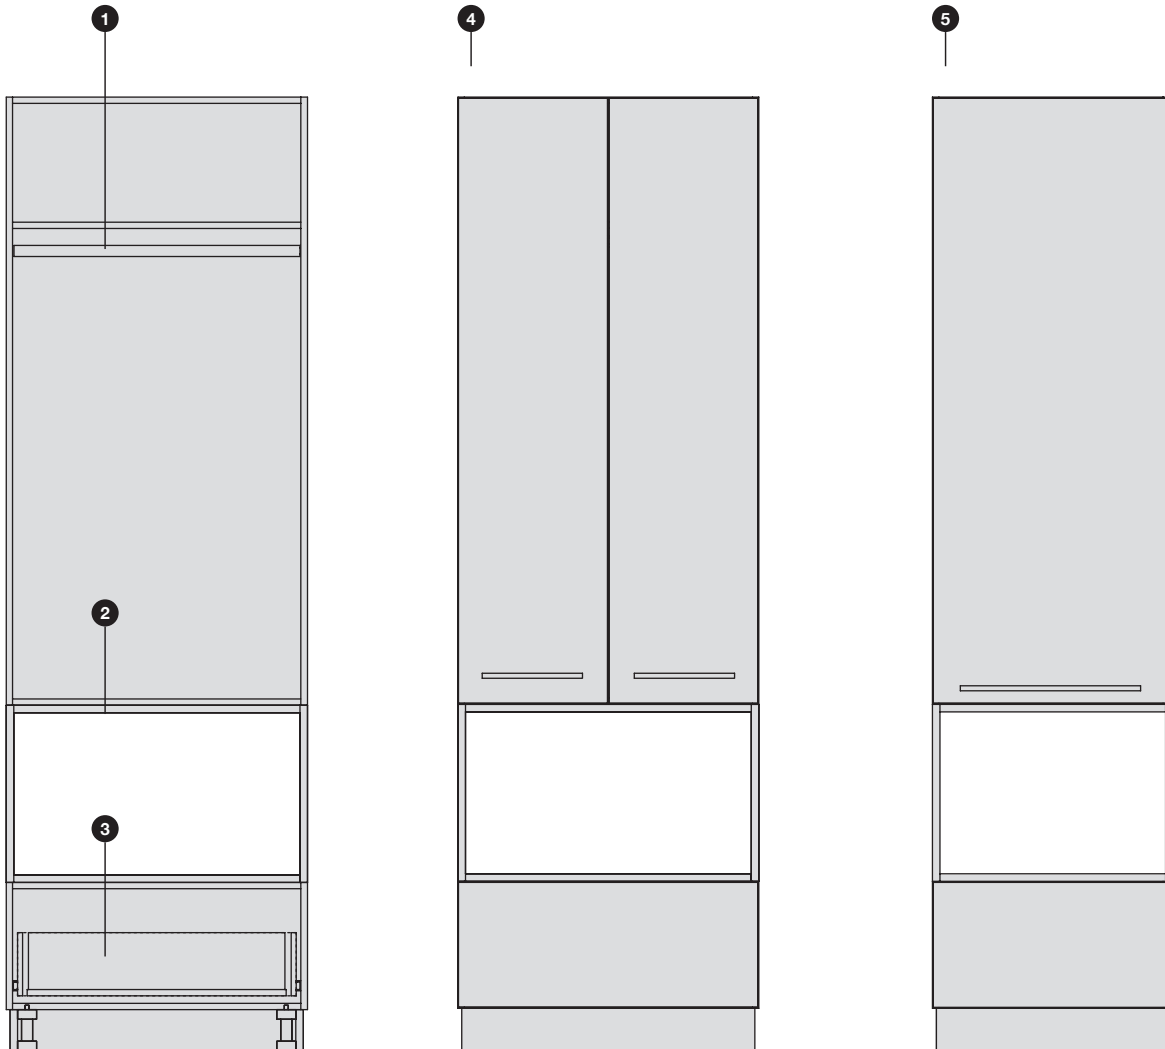

Cost 30" \$1,750

24" \$1,500

- 1 Closet rod with top shelf
- 2 Three inner drawers
- 3 30" Width option with double doors
- 4 24" Width option with single door

Closets

Utility Long Hang (LH)

Wide 30" or 24" 762 mm or 600 mm

High 95" 2413 mm

Deep 24.5" 623 mm

Cost 30" \$1,500

24" \$1,250

- 1 Closet rod with top and bottom shelf
- 2 30" Width option with double doors
- 3 24" Width option with single door

Closets

Open Cubby (OC)

Wide 30" or 24" 762 mm or 600 mm

High 95" 2413 mm

Deep 24.5" 623 mm

Cost 30" \$2,250

24" \$2,000

- 1-3 Closet rod with top shelf, black metal frame open cubby and bottom drawer
- 4 30" Width option with double doors
- 5 24" Width option with single door

Entertainment Centre Theatre (T)

Wide 62" 1576 mm

High 100" 2540 mm

Deep 19" 480 mm

Cost \$6,000

- 1 Drawer
- 2 Tilt down door
- 3 Open shelf
- 4 Art Hanging Rail
- 5 Black laminate shelves

Entertainment Centre