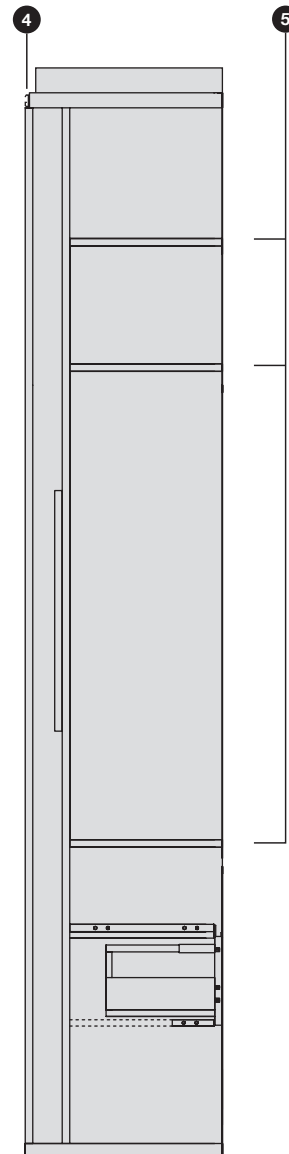

High 95" 2413 mm

Deep 24.5" 623 mm

Cost 30" \$1,500

24" \$1,250

- 1 Closet rod with top and bottom shelf
- 2 30" Width option with double doors
- 3 24" Width option with single door

Closets

Open Cubby (OC)

Wide 30" or 24" 762 mm or 600 mm

High 95" 2413 mm

Deep 24.5" 623 mm

Cost 30" \$2,250

24" \$2,000

- 1-3 Closet rod with top shelf, black metal frame open cubby and bottom drawer
- 4 30" Width option with double doors
- 5 24" Width option with single door

Entertainment Centre Theatre (T)

Wide 62" 1576 mm

High 100" 2540 mm

Deep 19" 480 mm

Cost \$6,000

- 1 Drawer
- 2 Tilt down door
- 3 Open shelf
- 4 Art Hanging Rail
- 5 Black laminate shelves

Entertainment Centre

Watch and Work (ww)

Wide 62" 1576 mm
High 100" 2540 mm
Deep 19" 480 mm

Cost \$6,000

- 1 Drawer
- 2 Desk (Open bottom)
- 3 Open shelves
- 4 Art Hanging Rail
- 5 Black laminate shelves

format

A New Living Concept
By Cressey, For You.