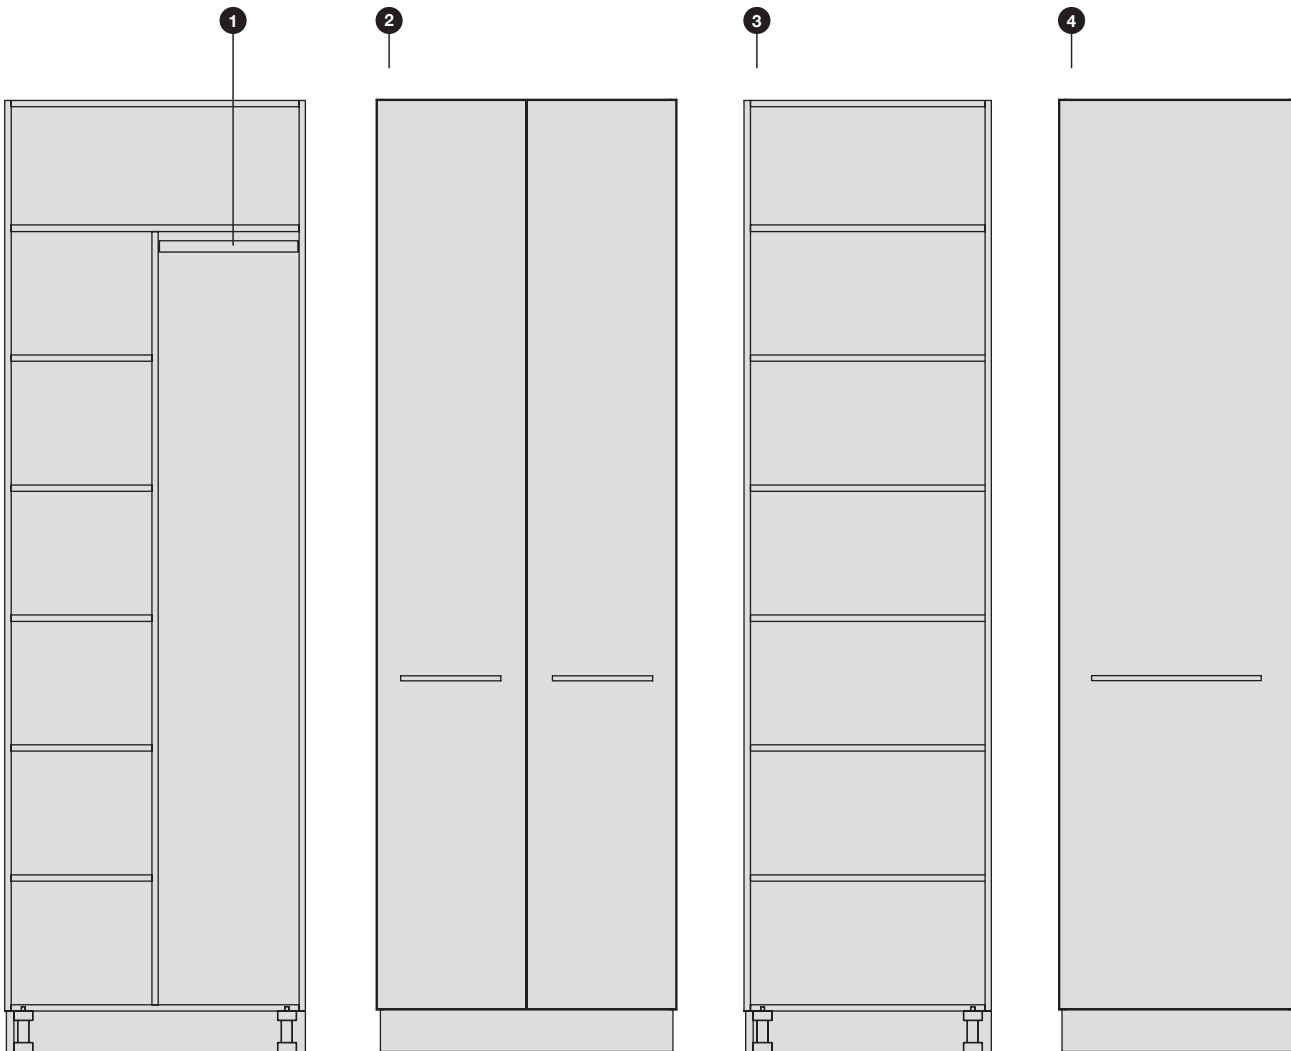

Closets

Entry Utility (EU)

Wide 30" or 24" 762 mm or 600 mm

High 95" 2413 mm

Deep 24.5" 623 mm

Cost 30" \$1,500

24" \$1,250

1-2 30" Width option with closet rod, open shelving and double doors

3-4 24" Width option with open shelving and single door

Closets

Double Hang (DH)

Wide 30" or 24" 762 mm or 600 mm

High 95" 2413 mm

Deep 24.5" 623 mm

Cost 30" \$1,500

24" \$1,250