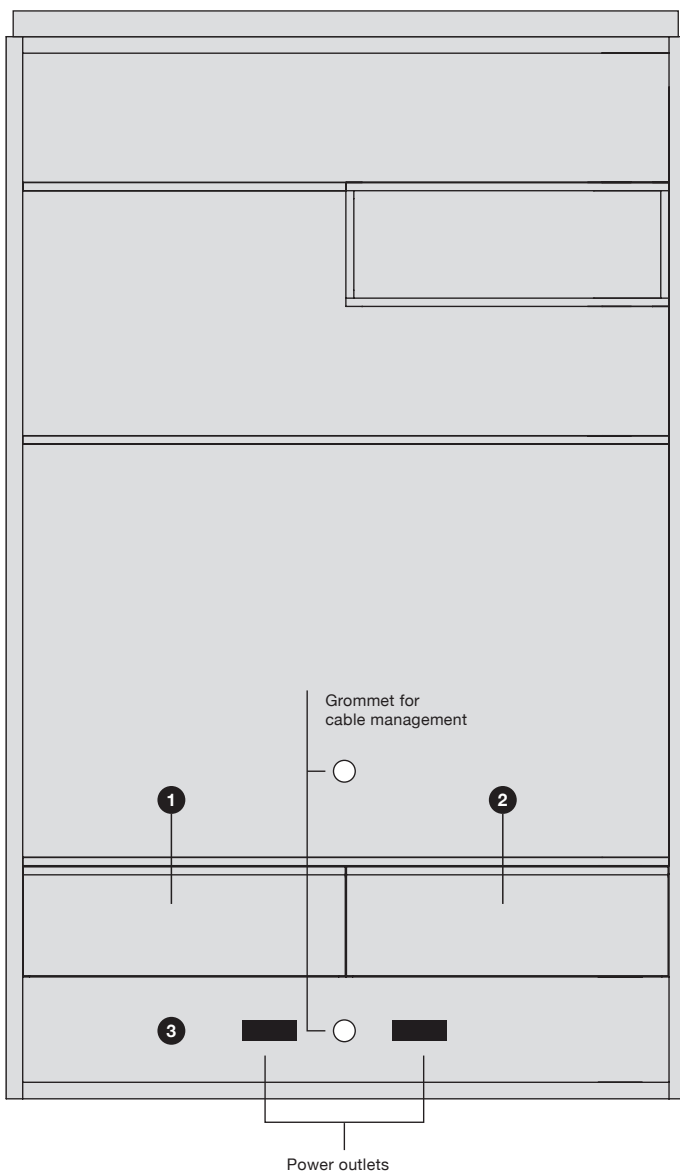

High 95" 2413 mm

Deep 24.5" 623 mm

Cost 30" \$2,250

24" \$2,000

- 1-3 Closet rod with top shelf, black metal frame open cubby and bottom drawer
- 4 30" Width option with double doors
- 5 24" Width option with single door

Entertainment Centre Theatre (T)

Wide 62" 1576 mm

High 100" 2540 mm

Deep 19" 480 mm

Cost \$6,000

- 1 Drawer
- 2 Tilt down door
- 3 Open shelf
- 4 Art Hanging Rail
- 5 Black laminate shelves

Entertainment Centre

Watch and Work (ww)

Wide 62" 1576 mm
High 100" 2540 mm
Deep 19" 480 mm

Cost \$6,000

- 1 Drawer
- 2 Desk (Open bottom)
- 3 Open shelves
- 4 Art Hanging Rail
- 5 Black laminate shelves

format

A New Living Concept
By Cressey, For You.

East Vancouver

Room Divider

3 Panels

Wide Widths dependent on home configuration

High 100" 2540 mm

Cost \$3,600 - \$9,000

Dependent on divider configuration

- 1 Frosted glass door with black metal frame
- 2 Sliding doors have the flexibility to slide to the left or right