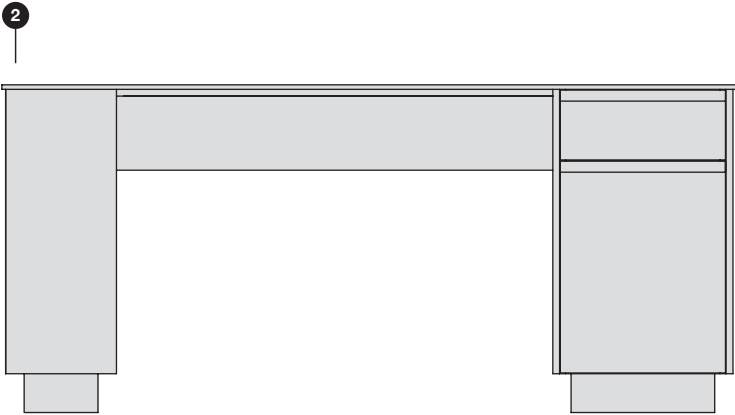

Kitchen Island

Social (S)

Wide 77.5" 1969 mm
High 35" 887 mm
Deep 30" 762 mm

Cost $5,000

- 1-2 Full seating island with open shelving at end
- 3 Matte black metal profile on front of shelves