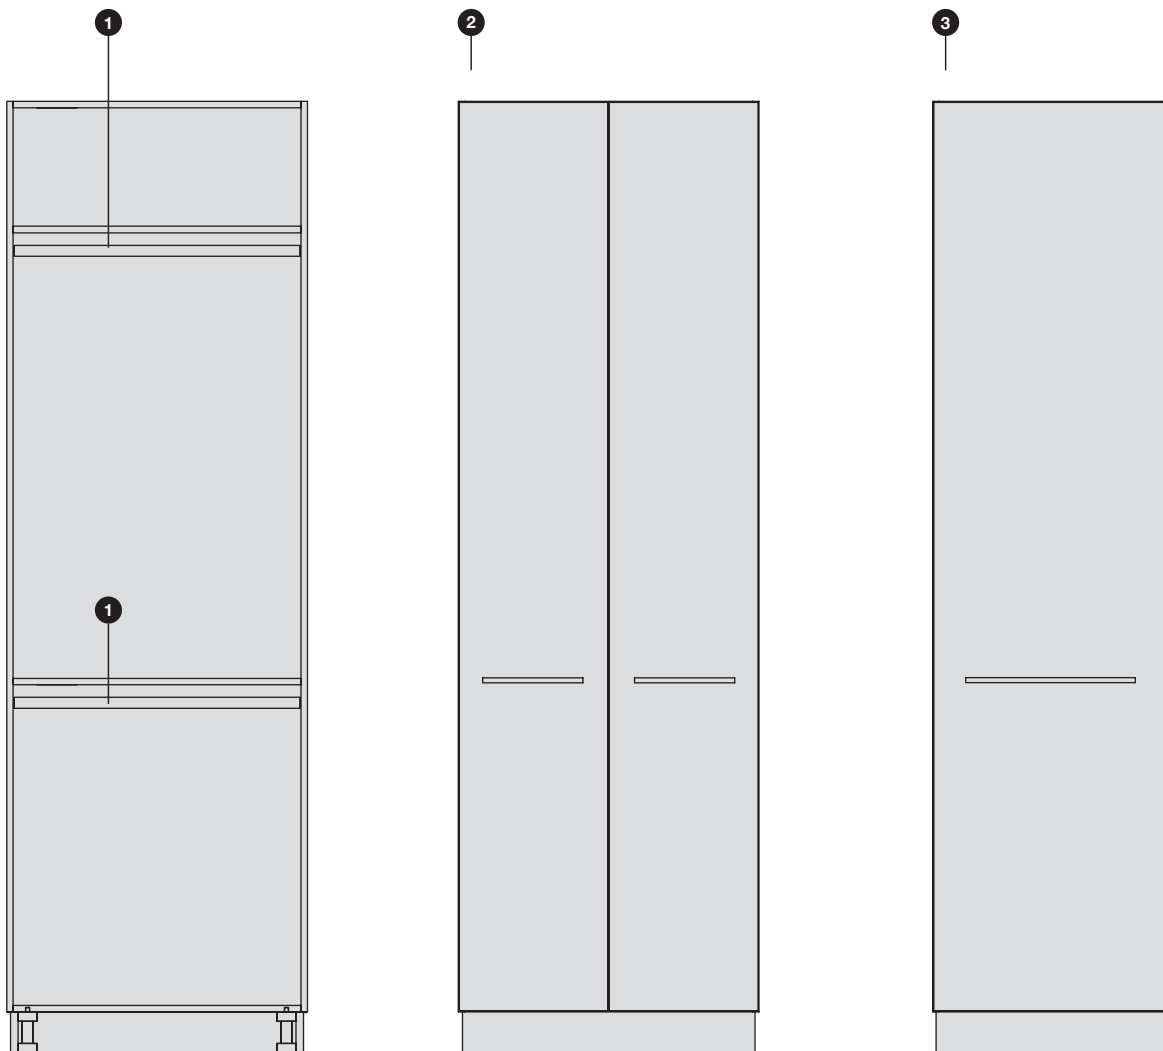

Closets

Entry Utility (EU)

Wide 30" or 24" 762 mm or 600 mm

High 95" 2413 mm

Deep 24.5" 623 mm

Cost 30" \$1,500

24" \$1,250

1-2 30" Width option with closet rod, open shelving and double doors

3-4 24" Width option with open shelving and single door

Closets

Double Hang (DH)

Wide 30" or 24" 762 mm or 600 mm

High 95" 2413 mm

Deep 24.5" 623 mm

Cost 30" \$1,500

24" \$1,250

- 1 Two closet rods with top shelf
- 2 30" Width option with double doors
- 3 24" Width option with single door

Closets

Hang & Drawers (H+D)

Wide 30" or 24" 762 mm or 600 mm

High 95" 2413 mm

Deep 24.5" 623 mm