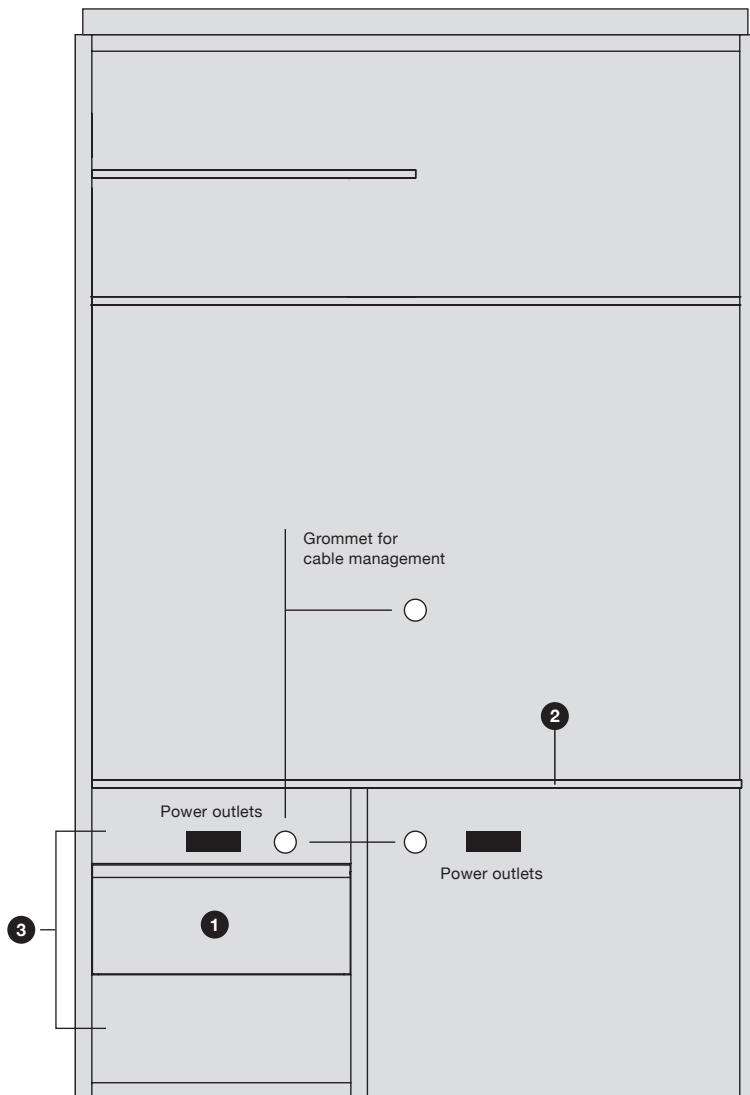

High 95" 2413 mm

Deep 24.5" 623 mm

Cost 30" \$2,250

24" \$2,000

- 1-3 Closet rod with top shelf, black metal frame open cubby and bottom drawer
- 4 30" Width option with double doors
- 5 24" Width option with single door

Entertainment Centre Theatre (T)

Wide 62" 1576 mm

High 100" 2540 mm

Deep 19" 480 mm

Cost \$6,000

- 1 Drawer
- 2 Tilt down door
- 3 Open shelf
- 4 Art Hanging Rail
- 5 Black laminate shelves

Entertainment Centre

Watch and Work (ww)

Wide 62" 1576 mm
High 100" 2540 mm
Deep 19" 480 mm

Cost \$6,000

- 1 Drawer
- 2 Desk (Open bottom)
- 3 Open shelves
- 4 Art Hanging Rail
- 5 Black laminate shelves

format

A New Living Concept
By Cressey, For You.

East Vancouver

Room Divider

3 Panels

Wide Widths dependent on home configuration

High 100" 2540 mm

Cost \$3,600 - \$9,000

Dependent on divider configuration

- 1 Frosted glass door with black metal frame
- 2 Sliding doors have the flexibility to slide to the left or right